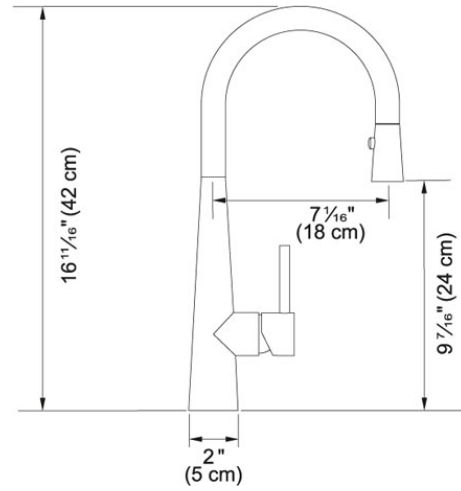

Steel FFP3450 Stainless Steel | 115.0355.506

FAMILY : Faucets | SERIE : Steel | MODEL : FFP3450 | FINISH : Stainless Steel | INSTALLATION TYPE : Single Hole Installation | STYLE : Contemporary

TECHNICAL DATA

Version	Pull-down faucet
Flow Rate	1.75 gpm
Spray Type	Full and Needle Spray
Cartridge	Ceramic Cartridge
Faucet Operation	Side Lever
Countertop hole diameter	1 3/8"
Spout Swivel Range	360 °
Where to buy	Showroom
Where to buy	Showroom